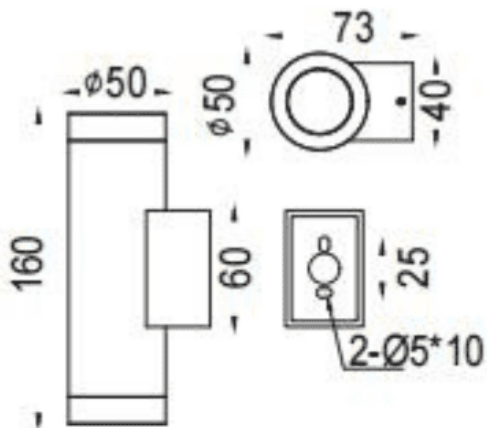

UP&DOWNT

Item code	86.OW09.1341.03
Product type	Outdoor
Category	Wall Light
Family	UP&DOWNT

Pictograms

Dimensions

Product dimensions (mm)	ø53x73x160mm
--------------------------------	---------------------

Scheme

Product

Real power (W)	2x4
Real luminous flux (Lm)	2x285
Luminous efficiency (Lm/W)	83.5
Beam angle (°)	60
Life time (h)	50000h L70B10
IP	IP65
Control gear	ON-OFF
Colour temperature (K)	3000
Colour consistency (SDCM)	SDCM3
CRI	80
IK	IK05